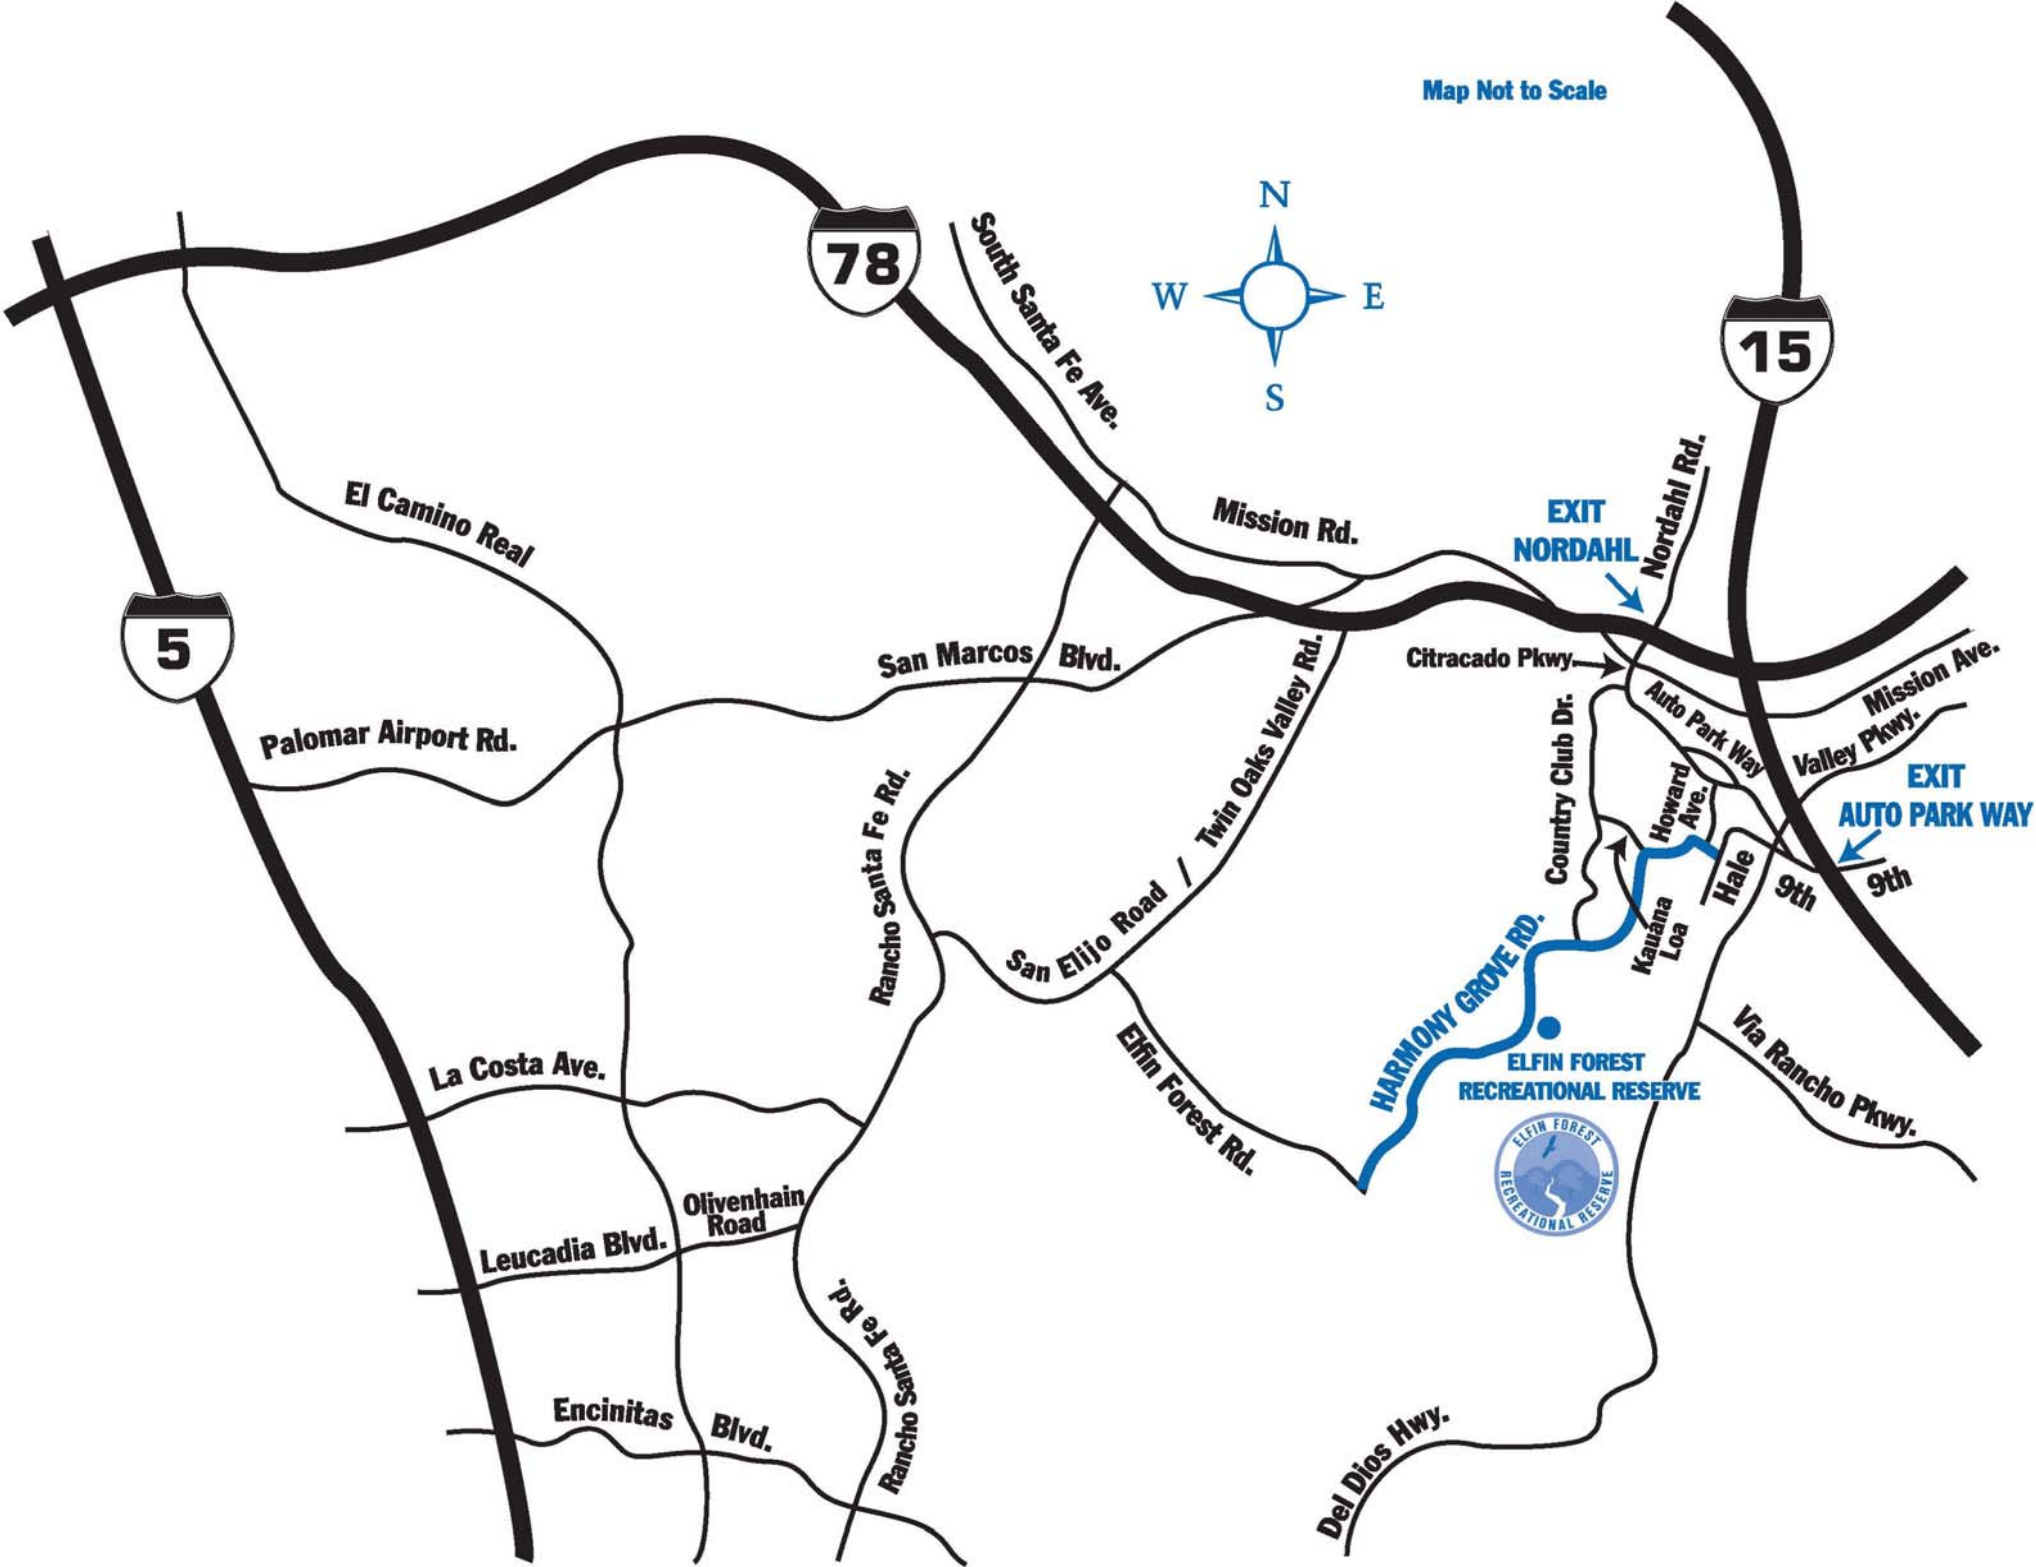

Map Not to Scale

**EXIT
NORDAHL**

**EXIT
AUTO PARK WAY**

**ELFIN FOREST
RECREATIONAL RESERVE**

HARMONY GROVE RD.

78

15

5

South Santa Fe Ave.

Mission Rd.

Nordahl Rd.

El Camino Real

San Marcos Blvd.

Citracado Pkwy.

Palomar Airport Rd.

Auto Park Way

Valley Pkwy.

Rancho Santa Fe Rd.

San Elijo Road / Twin Oaks Valley Rd.

Mission Ave.

Country Club Dr.

Howard Ave.

Hale

9th

9th

La Costa Ave.

HARMONY GROVE RD.

Auto Park Way

Via Rancho Pkwy.

Leucadia Blvd.

Olivenhain Road

Elfin Forest Rd.

Encinitas Blvd.

Rancho Santa Fe Rd.

Del Dios Hwy.